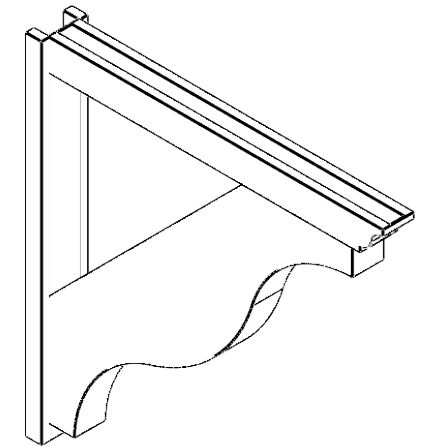

ITEM NUMBER: OUTUROC040X060X46000X46000X040X020X040FST04RCPR

4"W TOP X 6"W BACK X 46"D X 46"H X 4"T TOP X 2"T BACK TIMBERTHANE ROUGH CEDAR FUNSTON FAUX WOOD OPEN OUTLOOKER, TRADITIONAL TOP AND BLOCK BACK, 4"W CLOSED BRACE, PRIMED TAN

EKENA MILLWORK
2300 WEST MAIN ST.
CLARKSVILLE, TX 75426
TOLL FREE: 866-607-0453
WWW.EKENAMILLWORK.COM

NOTES

1. INSTALLATION TO BE COMPLETED IN ACCORDANCE WITH MANUFACTURER'S SPECIFICATIONS.
2. DRAWING MAY NOT BE TO SCALE
3. THIS DRAWING IS INTENDED FOR DESIGN AND PLANNING PURPOSES ONLY.
4. ALL INFORMATION CONTAINED HEREIN WAS CURRENT AT THE TIME OF DEVELOPMENT BUT MUST BE REVIEWED AND APPROVED BY THE PRODUCT MANUFACTURER TO BE CONSIDERED ACCURATE.
5. TIMBERTHANE ARCHITECTURAL PRODUCTS ARE MADE FROM HIGH DENSITY URETHANE AND COME FACTORY PRIMED