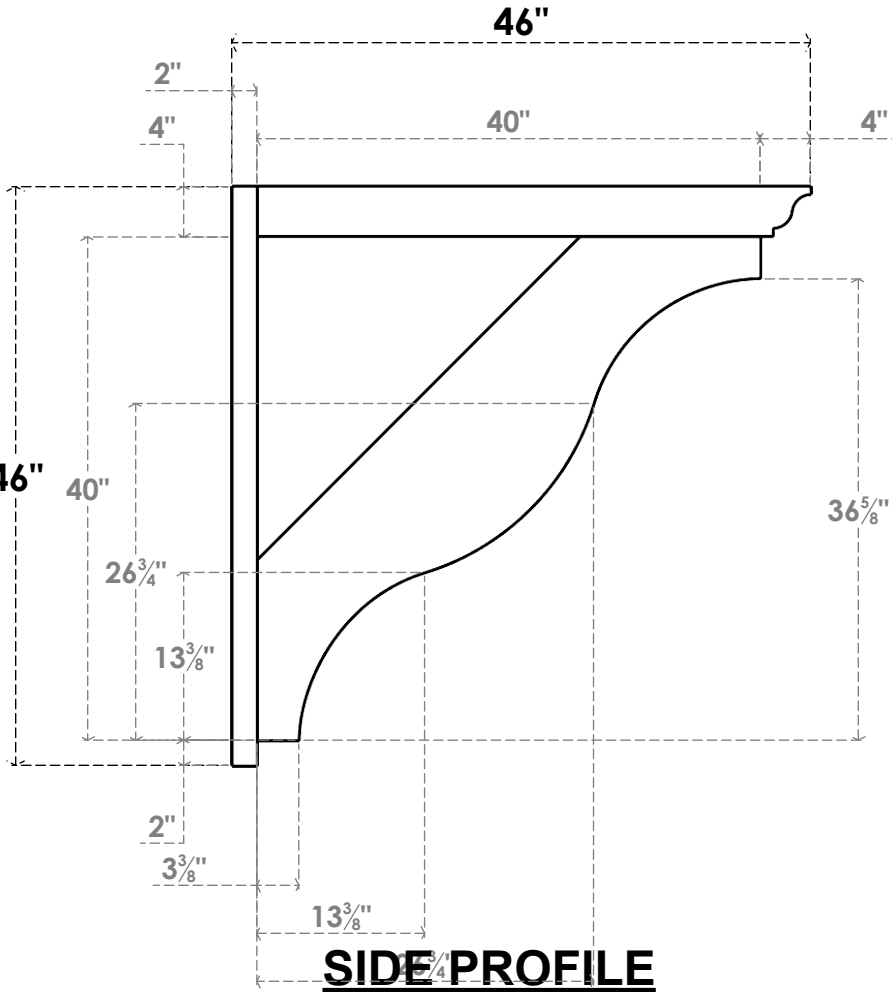

ITEM NUMBER: OUTUROC040X060X46000X46000X040X020X040FST04RCPR

4"W TOP X 6"W BACK X 46"D X 46"H X 4"T TOP X 2"T BACK TIMBERTHANE ROUGH CEDAR FUNSTON FAUX WOOD OPEN OUTLOOKER, TRADITIONAL TOP AND BLOCK BACK, 4"W CLOSED BRACE, PRIMED TAN