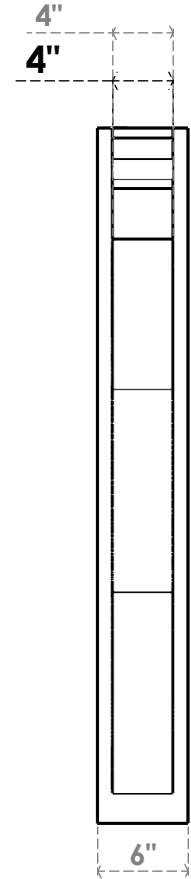

ITEM NUMBER: OUTUROC040X060X46000X46000X040X020X040FST04RCPR

4"W TOP X 6"W BACK X 46"D X 46"H X 4"T TOP X 2"T BACK TIMBERTHANE ROUGH CEDAR FUNSTON FAUX WOOD OPEN OUTLOOKER, TRADITIONAL TOP AND BLOCK BACK, 4"W CLOSED BRACE, PRIMED TAN

EKENA MILLWORK
2300 WEST MAIN ST.
CLARKSVILLE, TX 75426
TOLL FREE: 866-607-0453
WWW.EKENAMILLWORK.COM

NOTES

1. INSTALLATION TO BE COMPLETED IN ACCORDANCE WITH MANUFACTURER'S SPECIFICATIONS.
2. DRAWING MAY NOT BE TO SCALE
3. THIS DRAWING IS INTENDED FOR DESIGN AND PLANNING PURPOSES ONLY.
4. ALL INFORMATION CONTAINED HEREIN WAS CURRENT AT THE TIME OF DEVELOPMENT BUT MUST BE REVIEWED AND APPROVED BY THE PRODUCT MANUFACTURER TO BE CONSIDERED ACCURATE.
5. TIMBERTHANE ARCHITECTURAL PRODUCTS ARE MADE FROM HIGH DENSITY URETHANE AND COME FACTORY PRIMED